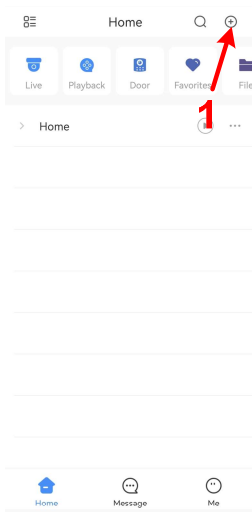

Additional XVR Setting

DMSS

Please enter device SN