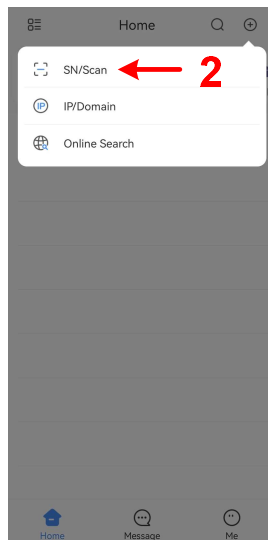

Additional XVR Setting

DMSS

Please enter device SN