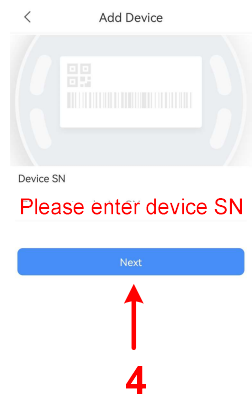

Additional XVR Setting

DMSS

Please enter device SN